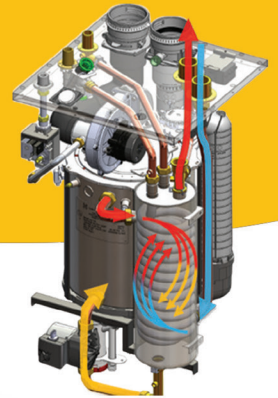

Aluminum
Pipe Wrenches

Cushion Grip
Screwdriver Kit - 4 PC

Comfort Grip
Pliers Kit - 3 PC

reSource

Your source for all things plumbing, heating, piping and HVAC

LAARS® FT SERIES

Get the benefits of “wall hung” without the additional labor to hang it on the wall.

- Built-In Primary/Secondary Piping via Internal Low Loss Header
- 10:1 Turndown Boiler
- Large access panels on sides of FT Series
- Multiple venting options: PVC, CPVC, Polypropylene

Built to be the Best®

Champion Pro Toilet

TORRGO PART #814364

- Trade exclusive tank
- Engineered to prevent clogs- can flush a bucket of golf balls!
- Metal trip lever and shank fill valve
- 1.28gpf- uses 20% less water
- Powerwash scrubs bowl with each flush
- Seat sold separately

IN STOCK NOW!

American Standard

Adapt Tankless.

Indoor Outdoor** Outdoor** Indoor

ATHR-199M ATHR-199M ATHR-199X3 ATHR-199X3

NOW IN STOCK!

FEATURES:

- X3® Scale Prevention Technology
- Single stainless steel, heavy-duty heat exchanger
- Extends the life of the unit up to three times longer*
- No warranty exclusions for hard water with X3 models
- Integrated Recirculation Pump
- Field convertible from Natural Gas to Liquid Propane, Kit Included
- 22:1 Turndown Ratio
- 1/2" Gas Line
- Venting Flexibility 2" up to 75' & 3" up to 150'